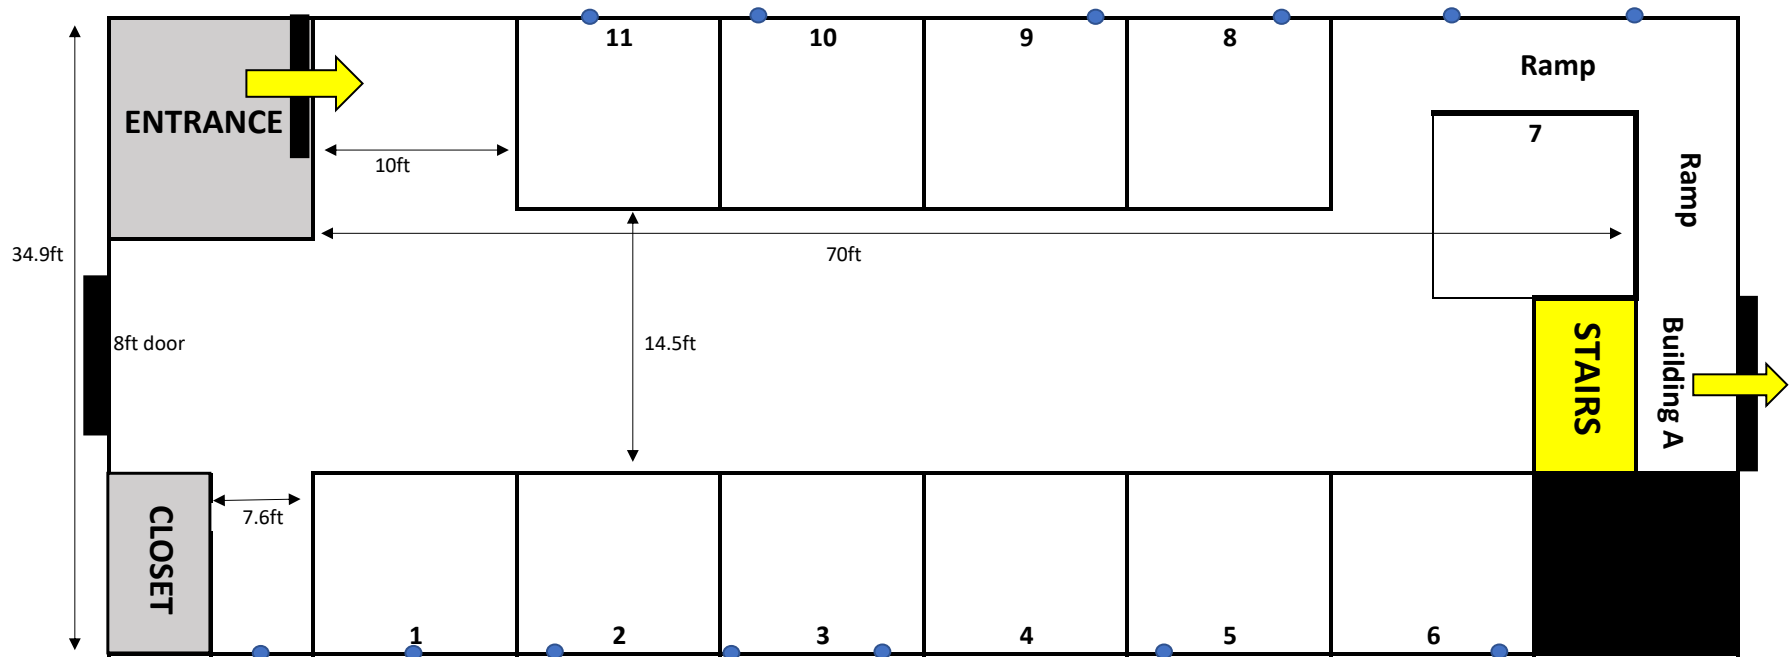

BUILDING B

W
S X N
E

● Standard 110 (1 pair)
ft.in

All booth spaces approx.
10x10

LAYOUT NOT TO SCALE

Measurements are approximate

Updated 04/2023